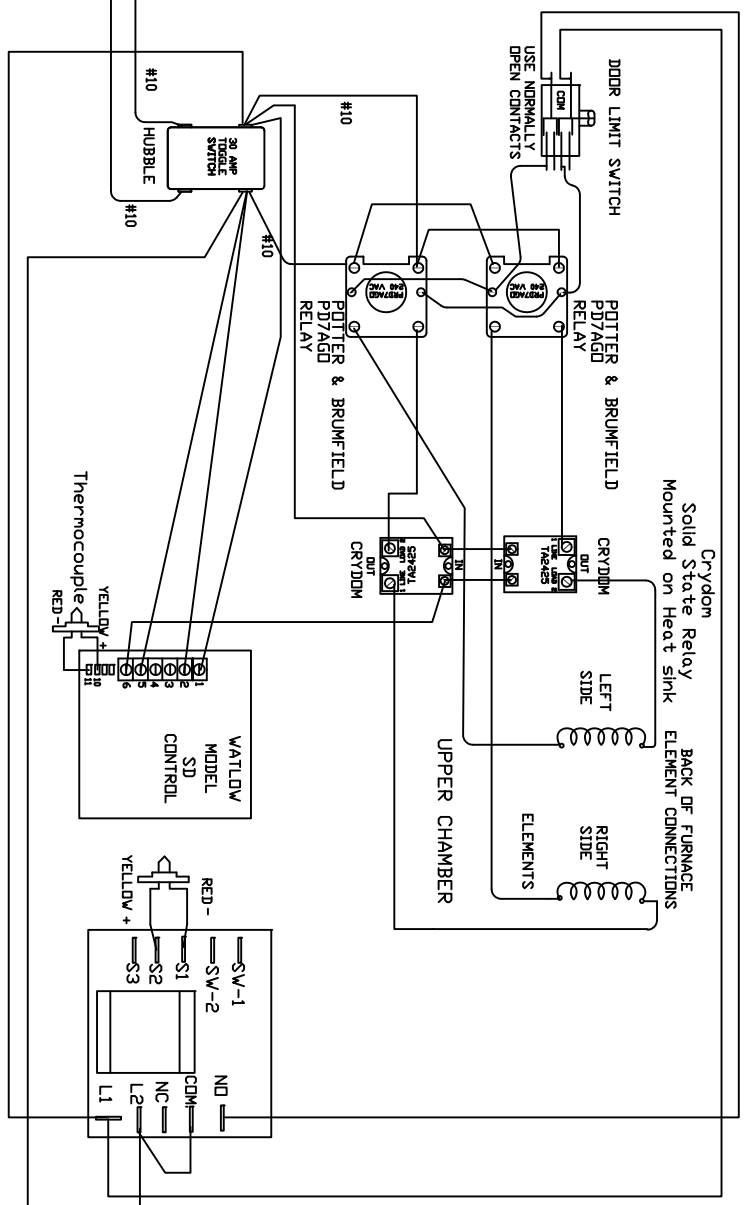

CHRISSES

C-2121/SD HLCU

240-Volt, Single-Phase, 45-Amps

C2121-SD-HLCU-230-1PHdWg 10-2005

WIRE IS #14 GAGE SF2 UNLESS OTHERWISE SPECIFIED.
T.C. = TYPE "K" THERMOCOUPLE
G = GROUND