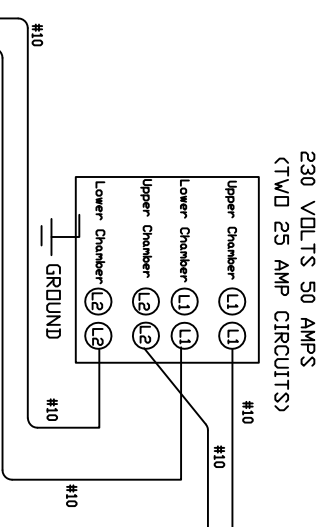

CHRISSES

C-2121/SD HLCU

240-Volt, Single-Phase, 45-Amps

C2121-SD-HLCU-230-1PHdWg 10-2005

WIRE IS #14 GAGE SF2 UNLESS OTHERWISE SPECIFIED.
T.C. = TYPE "K" THERMOCOUPLE
G = GROUND