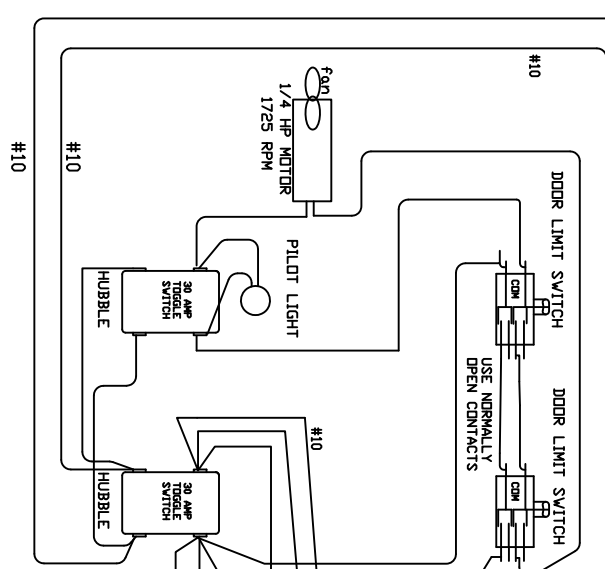

CHRISSES

C-2121/SD HLCU

240-Volt, Single-Phase, 45-Amps

C2121-SD-HLCU-230-1PHdWg 10-2005

WIRE IS #14 GAGE SF2 UNLESS OTHERWISE SPECIFIED.
T.C. = TYPE "K" THERMOCOUPLE
G = GROUND