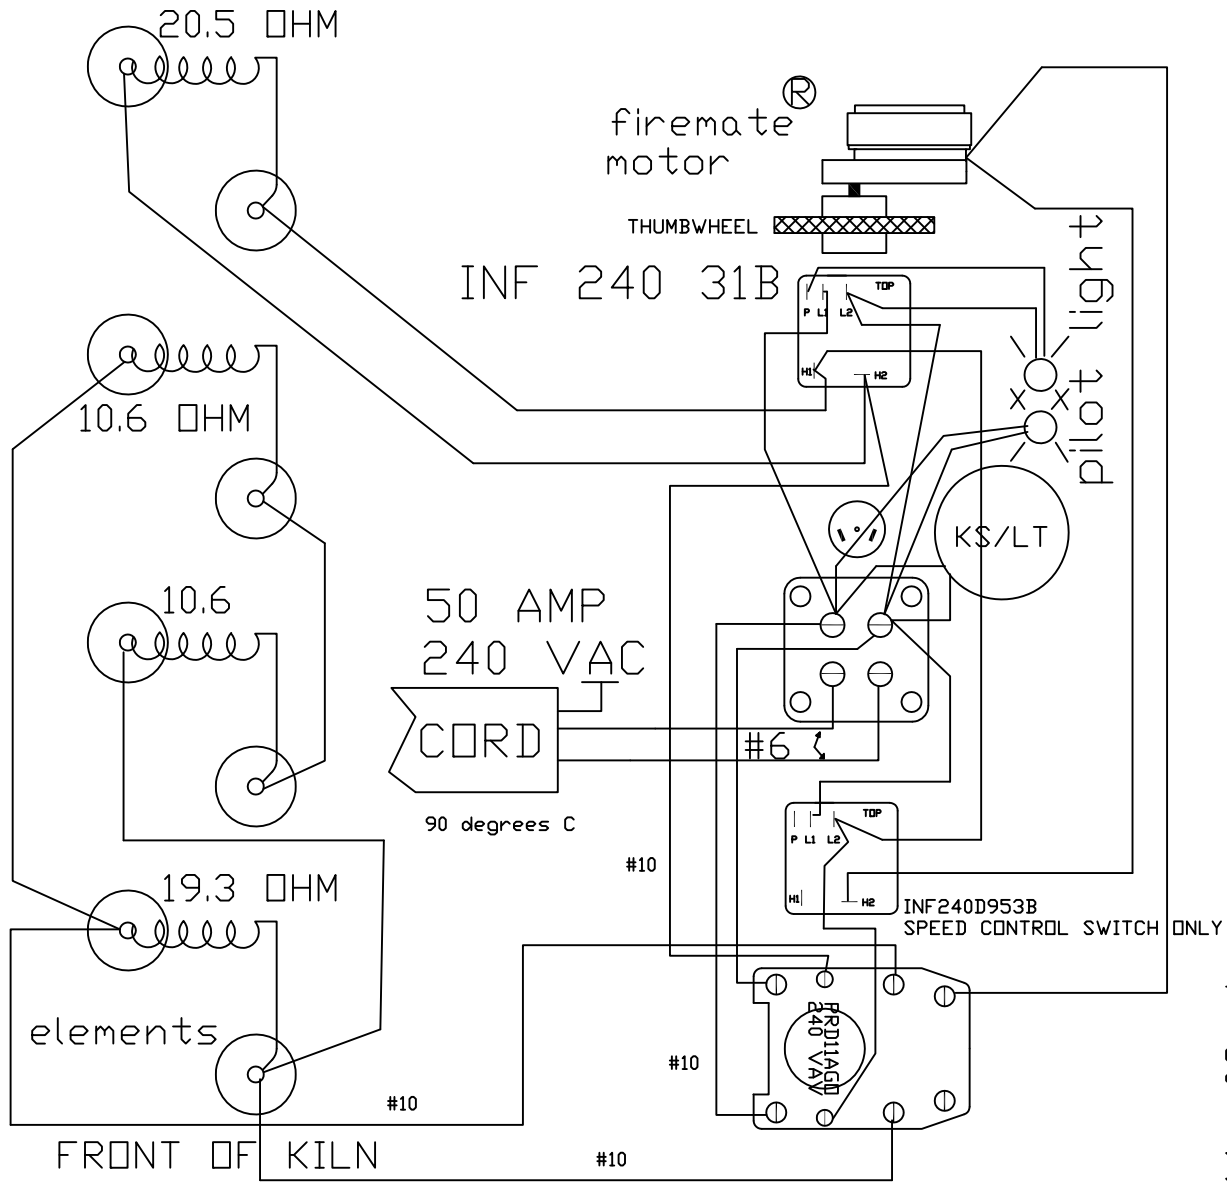

INF 240 D 953B  
 PALLADIUM SPEED CONTROL SWITCH

use #14 sf2 wire EXCEPT AS OTHERWISE NOTED.

REV. 4-87

FX2418 240VAC 36 AMPS

FX2418.DWG